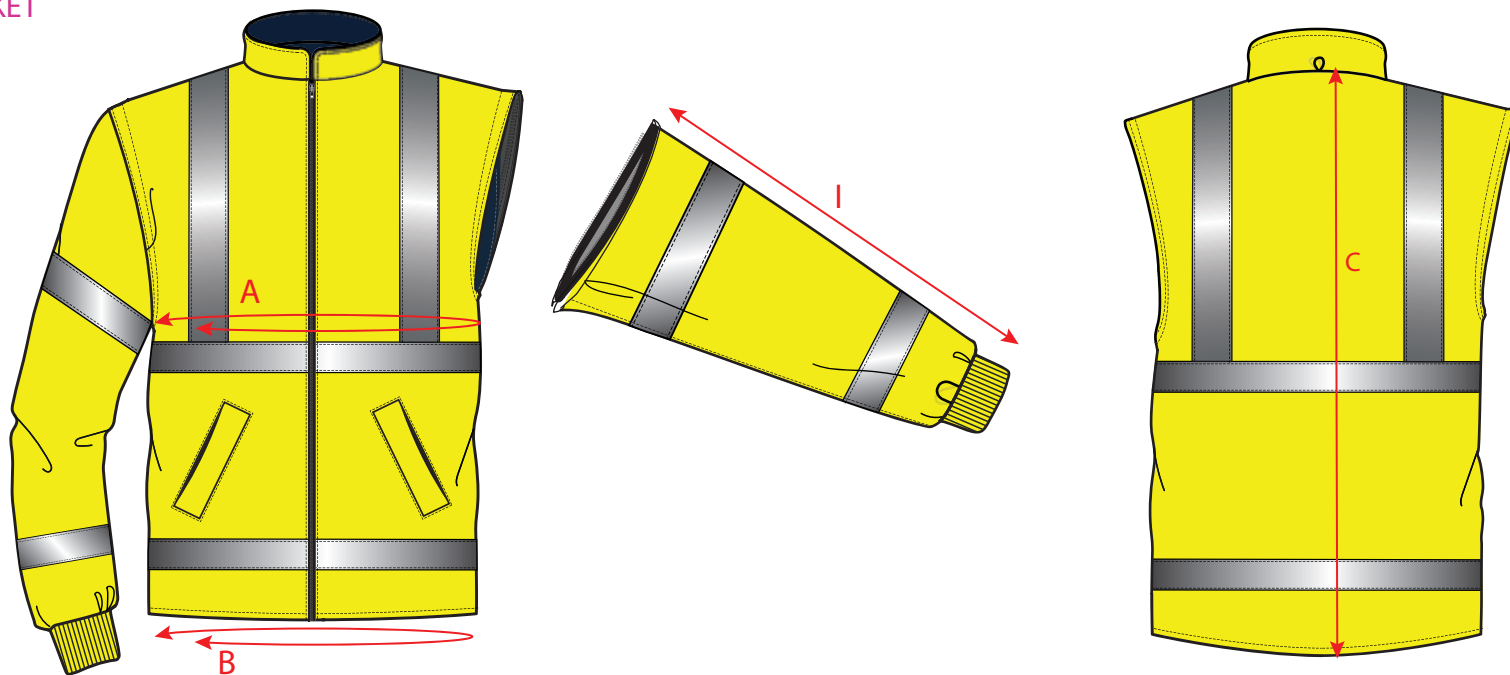

STYLE NO: S765	DESCRIPTION: Hi Vis Executive 5-in-1 Jacket
----------------	---

## OUTER JACKET

Outer Shell Jacket												
	XS	S	M	L	XL	XXL	3XL	4XL	5XL	6XL	TOL	Audit
To Fit Chest	80-88	92-96	100-104	108-112	116-124	128-132	136-140	144-148	152-160	164-172		Size
Euro Sizes	1	2	3	4	5	6	7	8	9	10		
Jacket Chest	A	104	112	120	128	136	144	152	160	168	176	1.5
Collar to Cuff (Incl.cuff)	B	75	76.5	78	79.5	81	82.5	84	85.5	87	88.5	1.5
Center back length	E	82	83	84	85	86	87	88	89	90	91	0.5
Hem	I	104	112	120	128	136	144	152	160	168	176	1.5

## INNER JACKET

EN ISO 20471 Bodywarmer with Detachable Sleeves													
		XS	S	M	L	XL	XXL	XXXL	4XL	5XL	6XL	Tol	Audit Size
To fit chest		80-88	92-96	100-104	108-112	116-124	128-132	136-140	144-148	152-160	164-172		
Euro size		1	2	3	4	5	6	7	8	9	10		
Chest	A	102	110	118	126	134	142	150	158	166	174	1.5	
Hem	B	102	110	118	126	134	142	150	158	166	174	1.5	
Nape to Hem	C	76	76	76	78	78	80	80	82	82	82	1	
Over arm (incl cuff)	I	62	63	64	65	66	67	68	69	70	71		