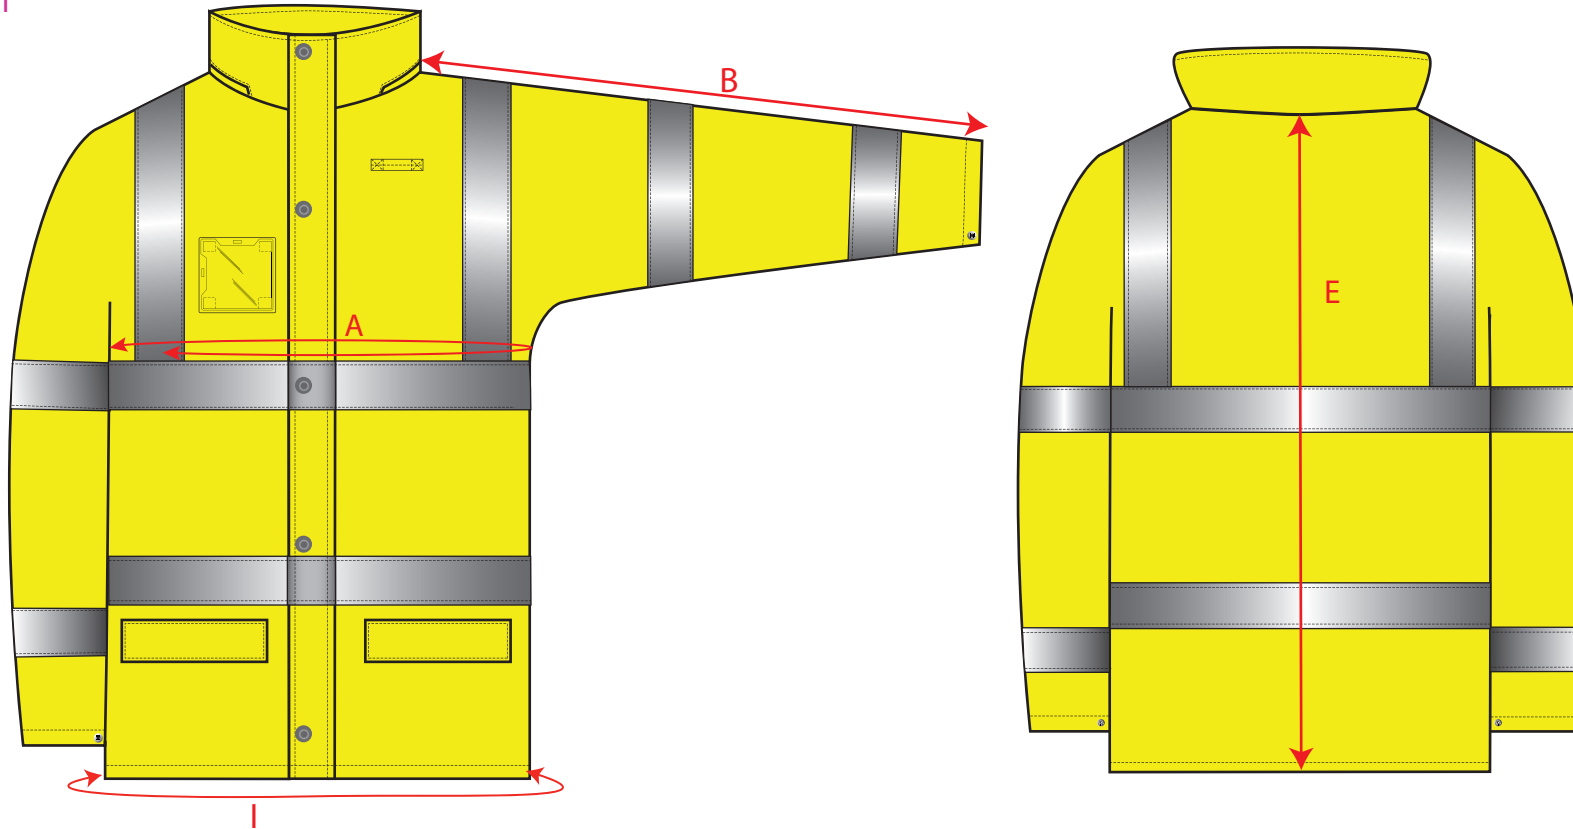

STYLE NO: S765	DESCRIPTION: Hi Vis Executive 5-in-1 Jacket
----------------	---

## OUTER JACKET

Outer Shell Jacket												
	XS	S	M	L	XL	XXL	3XL	4XL	5XL	6XL	TOL	Audit
To Fit Chest	80-88	92-96	100-104	108-112	116-124	128-132	136-140	144-148	152-160	164-172		Size
Euro Sizes	1	2	3	4	5	6	7	8	9	10		
Jacket Chest	A	104	112	120	128	136	144	152	160	168	176	1.5
Collar to Cuff (Incl.cuff)	B	75	76.5	78	79.5	81	82.5	84	85.5	87	88.5	1.5
Center back length	E	82	83	84	85	86	87	88	89	90	91	0.5
Hem	I	104	112	120	128	136	144	152	160	168	176	1.5

## INNER JACKET

EN ISO 20471 Bodywarmer with Detachable Sleeves													
		XS	S	M	L	XL	XXL	XXXL	4XL	5XL	6XL	Tol	Audit Size
To fit chest		80-88	92-96	100-104	108-112	116-124	128-132	136-140	144-148	152-160	164-172		
Euro size		1	2	3	4	5	6	7	8	9	10		
Chest	A	102	110	118	126	134	142	150	158	166	174	1.5	
Hem	B	102	110	118	126	134	142	150	158	166	174	1.5	
Nape to Hem	C	76	76	76	78	78	80	80	82	82	82	1	
Over arm (incl cuff)	I	62	63	64	65	66	67	68	69	70	71		