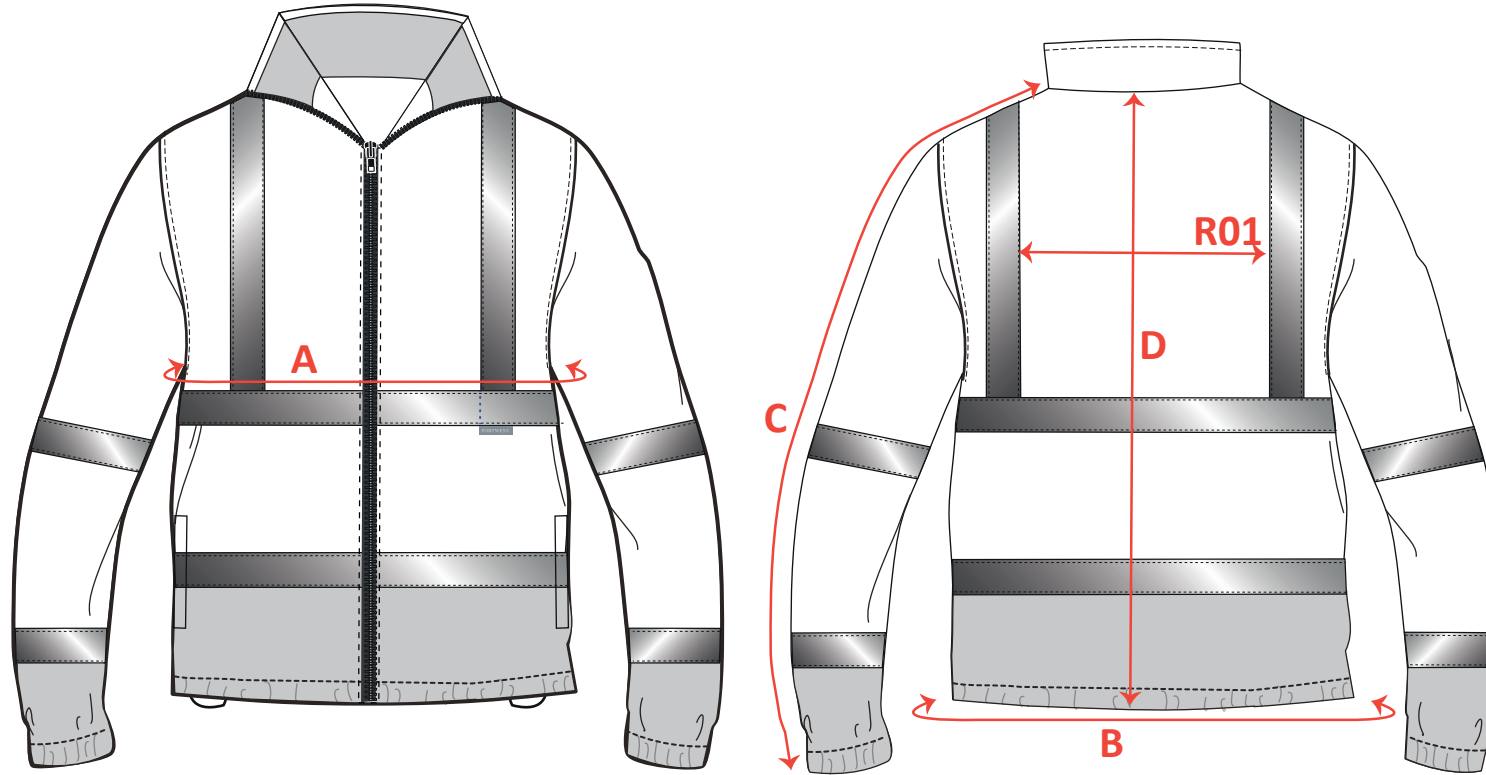

STYLE NO: F301

DESCRIPTION: Fleece

FABRIC: 100% Polyester Anti-pill Finish, 300g/m2.

COLOUR: Yellow, Orange

Measurements in cm:		XS	S	M	L	XL	XXL	3XL	4XL	5XL
		80-88	92-96	100-104	108-112	116-124	128-132	136-144	148-152	156-162
A	Chest	111	114	122	130	138	146	154	162	170
B	Hem	111	114	122	130	138	146	154	162	170
C	Collar to cuff	82	82	82	83	84	85	86	87	87
D	Centre Back Length	76	78	78	80	80	80	82	82	82
R01	Distance between vertical bands of reflective tape	26	27	29	31	32	34	35	37	38